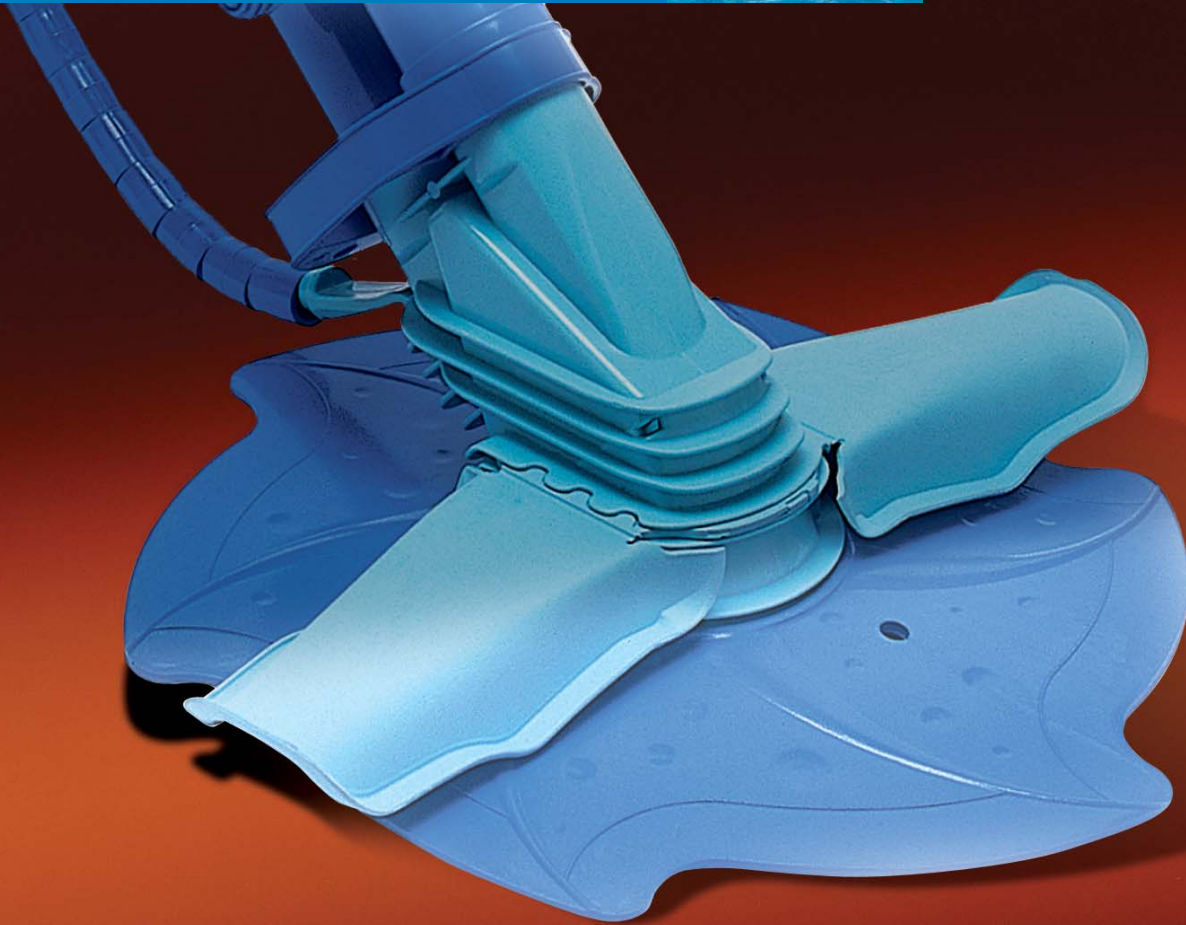

## Join more than 2 million satisfied owners worldwide

For optimum cleaning performance, simplicity and convenience, choose Kreepy Krauly®, the most popular suction-side cleaner in history.

- Turbo-action swivel design and automatic regulator valve deliver optimum water flow for maximum cleaning power.
- Engineered to provide optimum cleaning performance from the water line to the pool bottom.
- Works without a booster pump, attaches without tools to pool skimmer or vacuum line fitting—more economical to purchase and operate than pressure-side cleaners.
- Automatic valve regulates water flow to set the ideal travel speed for more thorough cleaning.
- Original “one moving part” design for years of dependable service—no wheels or gears to replace.

Nothing escapes Kreepy Krauly. (Shown here with Universal Seal for all pool surfaces, and at top with Starfish Seal for hard to clean concrete/gunite pools with intricate shapes and/or tight corners.)

**Roller Strap.** Protects the unit, allows freedom of movement around steps and ladders.

**Wings.** Channels leaves, grass and debris directly to your skimmer and/or pump basket.

**Automatic Regulator Valve.** Sets ideal travel speed for more thorough cleaning.

**Flapper.** Kreepy Krauly's only operational part is housed inside the unit. Responsible for dividing water flow to help propel Kreepy Krauly.